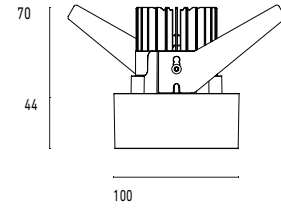

101 10 000212.022

Model

Name	Mono 100 Type 2 Recessed Downlighter
Finish	Structured Black
Area	Indoor

System

Power (Luminaire)	16W
Power (System)	19W
Voltage	240V-AC
Optics	Rotationally Symmetrical Direct 15°
Colour Temperature	3000°K
Luminous Flux	1320lm
TM30	Rf95 Rg103
CRI	Ra98
Lumen Maintenance	L90 B10 50000hrs
Chromaticity	<3 McAdam Step Ellipse
Articulation	Fixed
Cut-Out	
Ingress Protection	IP44
Control Device	Remote Phase DIM (Included)
Class	III